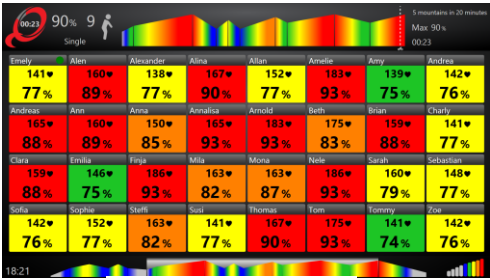

IQNITER SETUP IN CLASSROOM

Group Screen